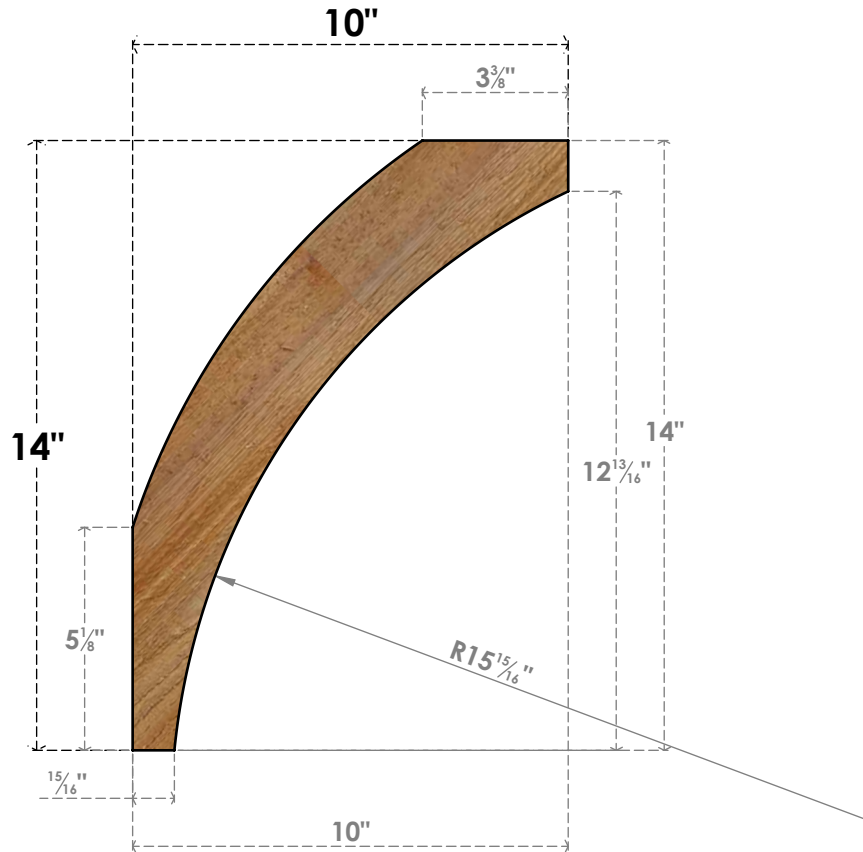

# BRC04X10X14THR00RWR

4"W X 10"D X 14"H THORTON ROUGH SAWN BRACE, WESTERN RED CEDAR

**SIDE**

**FRONT**

EKENA MILLWORK  
 2300 WEST MAIN ST.  
 CLARKSVILLE, TX 75426  
 TOLL FREE: 866-607-0453  
 WWW.EKENAMILLWORK.COM